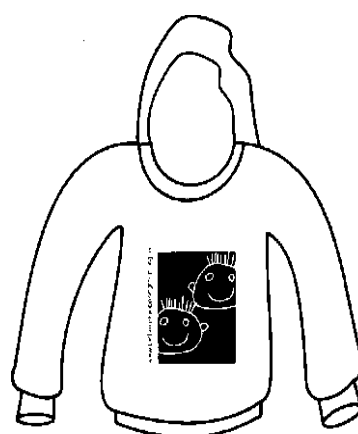

V-Neck Tee

Sizes: S M L XL
Colours: black iceberg red white

£12

Unisex Clothing

All with Birthmark Support Group logo on front

Round Neck Classic Tee

Sizes: S M L XL XXL
Colours: white red black pink navy grey olive iceberg
Additional colours available, at an additional charge of £3 per item

£12

Round Neck Classic Sweatshirt

Sizes: S M L XL XXL
Colours: White red black grey navy light blue

£17

Hooded Sweatshirt

Sizes: S M L XL XXL
Colours: White navy black grey red

£19

Kids Clothing

All with Birthmark Support Group logo on front

Round Neck Classic Tee

Sizes: to fit height 110-120 cms, 130-140 cms, 150-160 cms
 Colours: Black white navy red grey pink royal blue
 Additional colours available, at an additional charge of £2 per item

£11

Round Neck Classic Sweatshirt

Sizes: to fit height 110-120 cms, 130-140 cms, 150-160 cms
 Colours: Black navy red grey royal blue orange burgundy

£15

Hooded Sweatshirt

Sizes: to fit height 110-120 cms, 130-140 cms, 150-160 cms
 Colours: Black navy red, dk grey, royal blue, orange, lemon